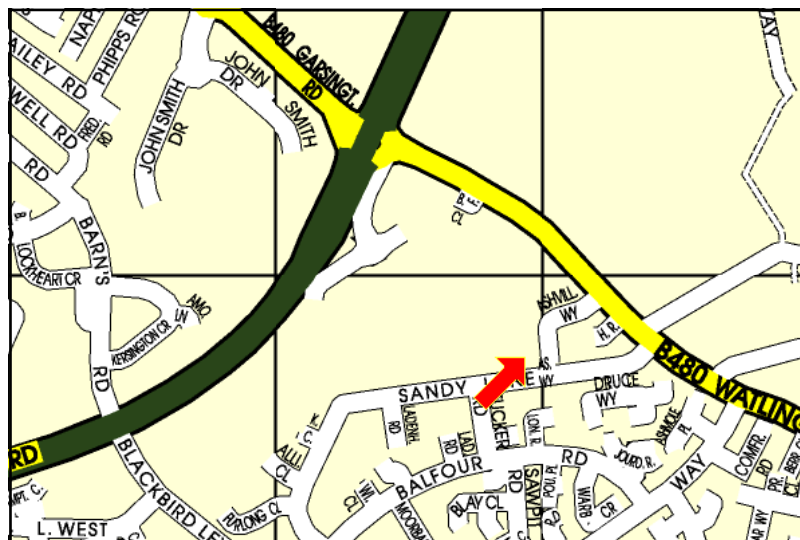

## Location

## Directions

Exit from A4142 (Southern Bypass) - (BMW factory and Tesco's exit) signposted Watlington.  
Drive under the railway bridge and Ashville Way is the first turning on your right.  
The factory is on the right hand side.