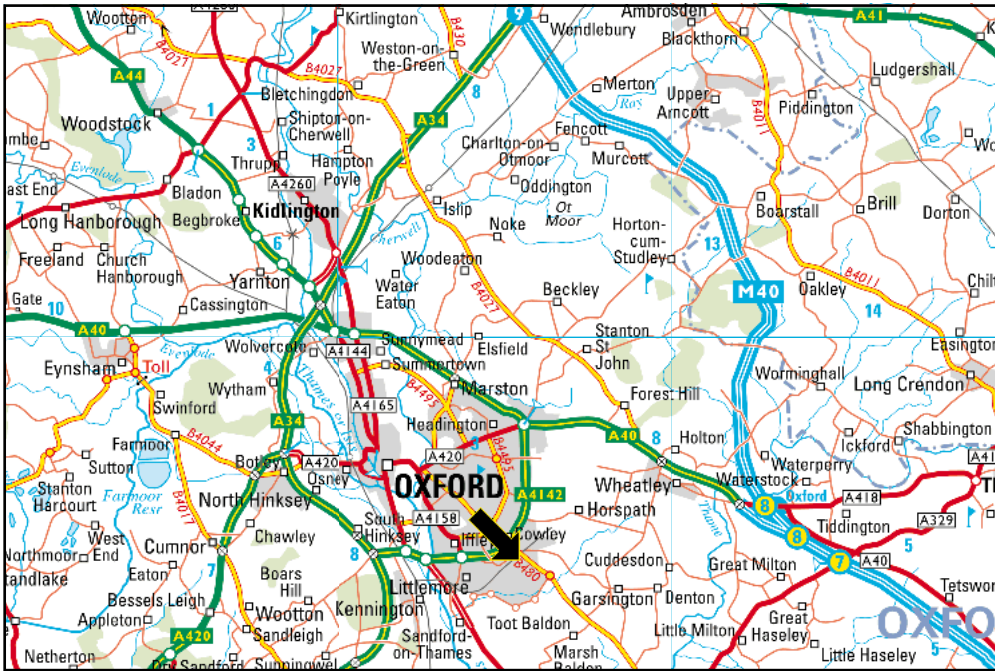

## Location

## Directions

Exit from A4142 (Southern Bypass) - (BMW factory and Tesco's exit) signposted Watlington.  
Drive under the railway bridge and Ashville Way is the first turning on your right.  
The factory is on the right hand side.